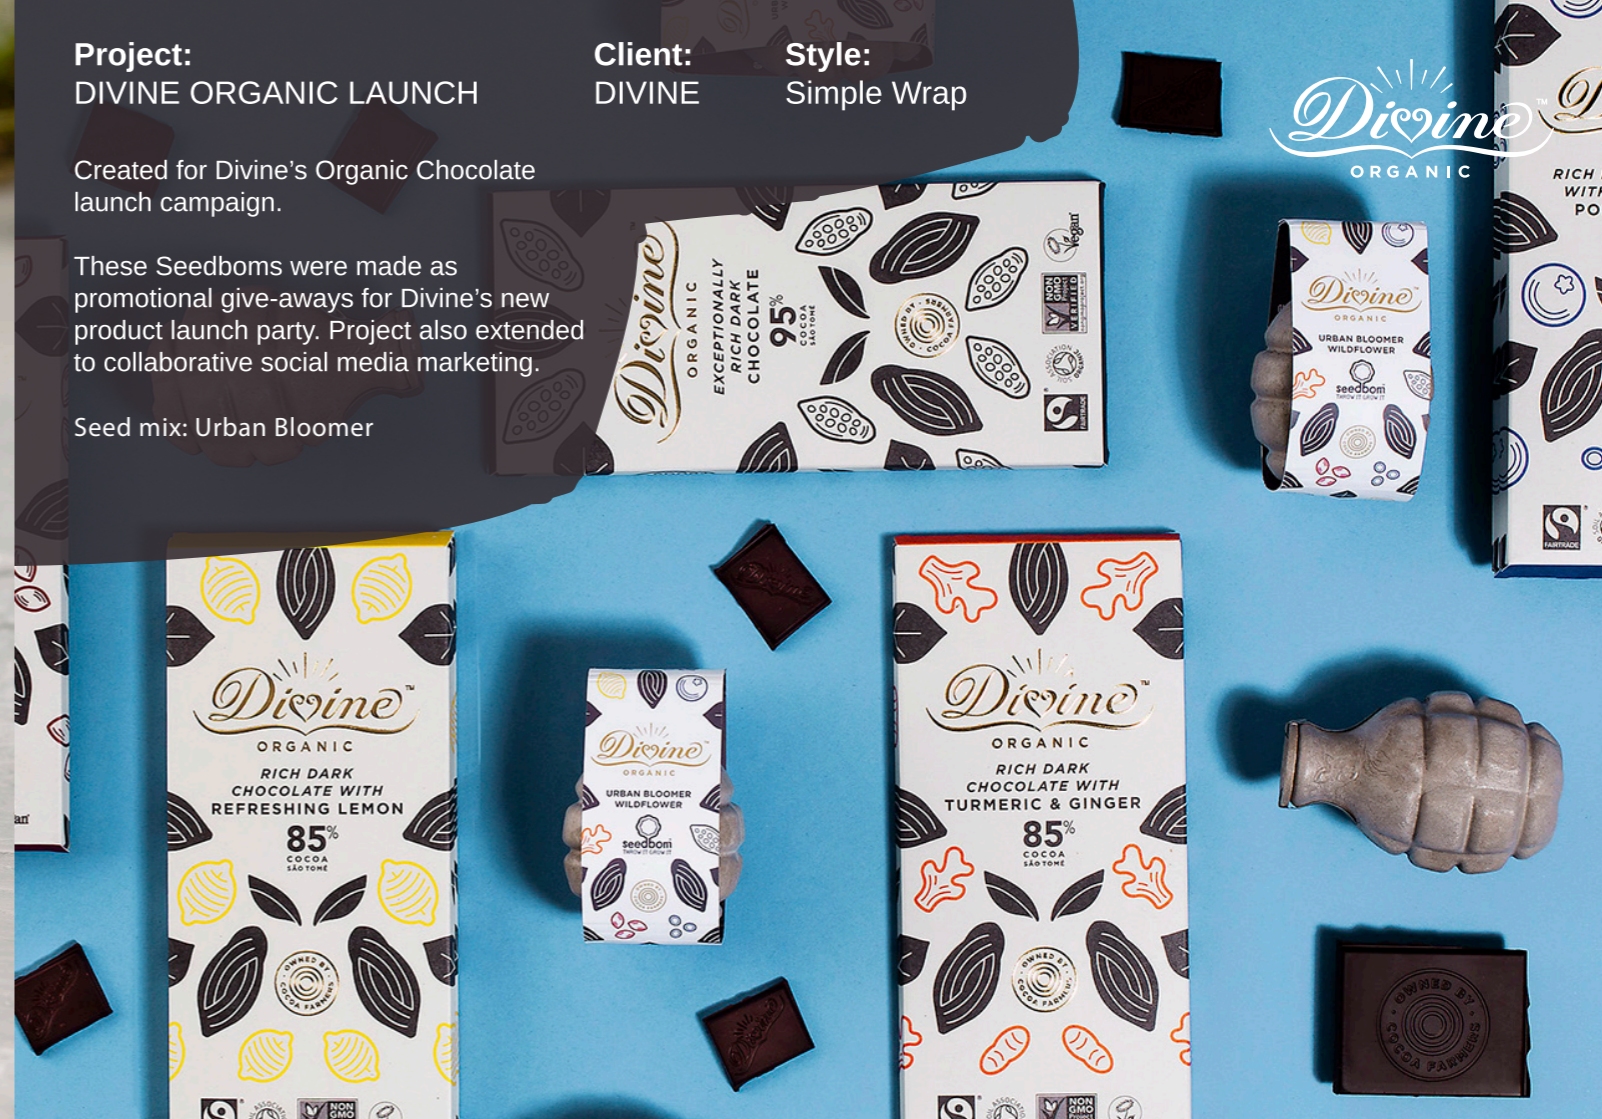

Project:
DIVINE ORGANIC LAUNCH

Client:
DIVINE

Style:
Simple Wrap

Divine
ORGANIC

Created for Divine's Organic Chocolate launch campaign.

These Seedboms were made as promotional give-aways for Divine's new product launch party. Project also extended to collaborative social media marketing.

Seed mix: Urban Bloomer