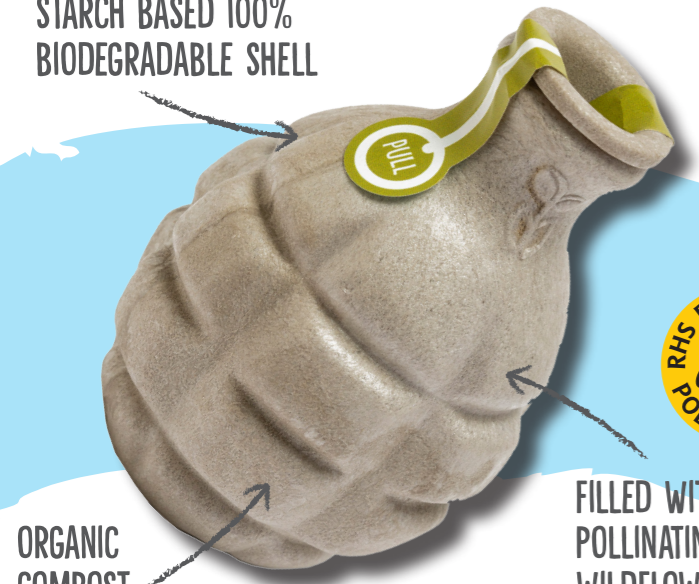

SEEDBOM CUSTOMISATION

kabloom[®]
INSPIRING DESIGN WITH NATURE IN MIND

A LITTLE BOM FULL OF POTENTIAL!

STARCH BASED 100% BIODEGRADABLE SHELL

ORGANIC COMPOST INSIDE

FILLED WITH POLLINATING WILDFLOWER SEEDS

We offer a bespoke service allowing our clients to fully customise their Seedboms from the packaging sleeve right down to the seeds inside.

Simply Shake it, Soak it, Throw it and Grow it
Be a **ECO WARRIOR** and **GUERRILLA GARDENER!**
Spread beautiful and nectar rich wildflowers to areas in need of **LIFE & COLOUR!**

BEE-FRIENDLY

PLASTIC-FREE